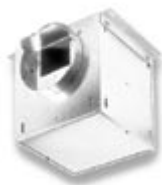

Select an In-Line or Exterior blower.*

If desired, choose an In-Line or Exterior blower option. Exterior blowers can be roof- or wall-mounted, depending on your appearance preferences, or to best suit your ducting requirements. In-Line blowers perform quietly and mount in the attic space.

In-Line